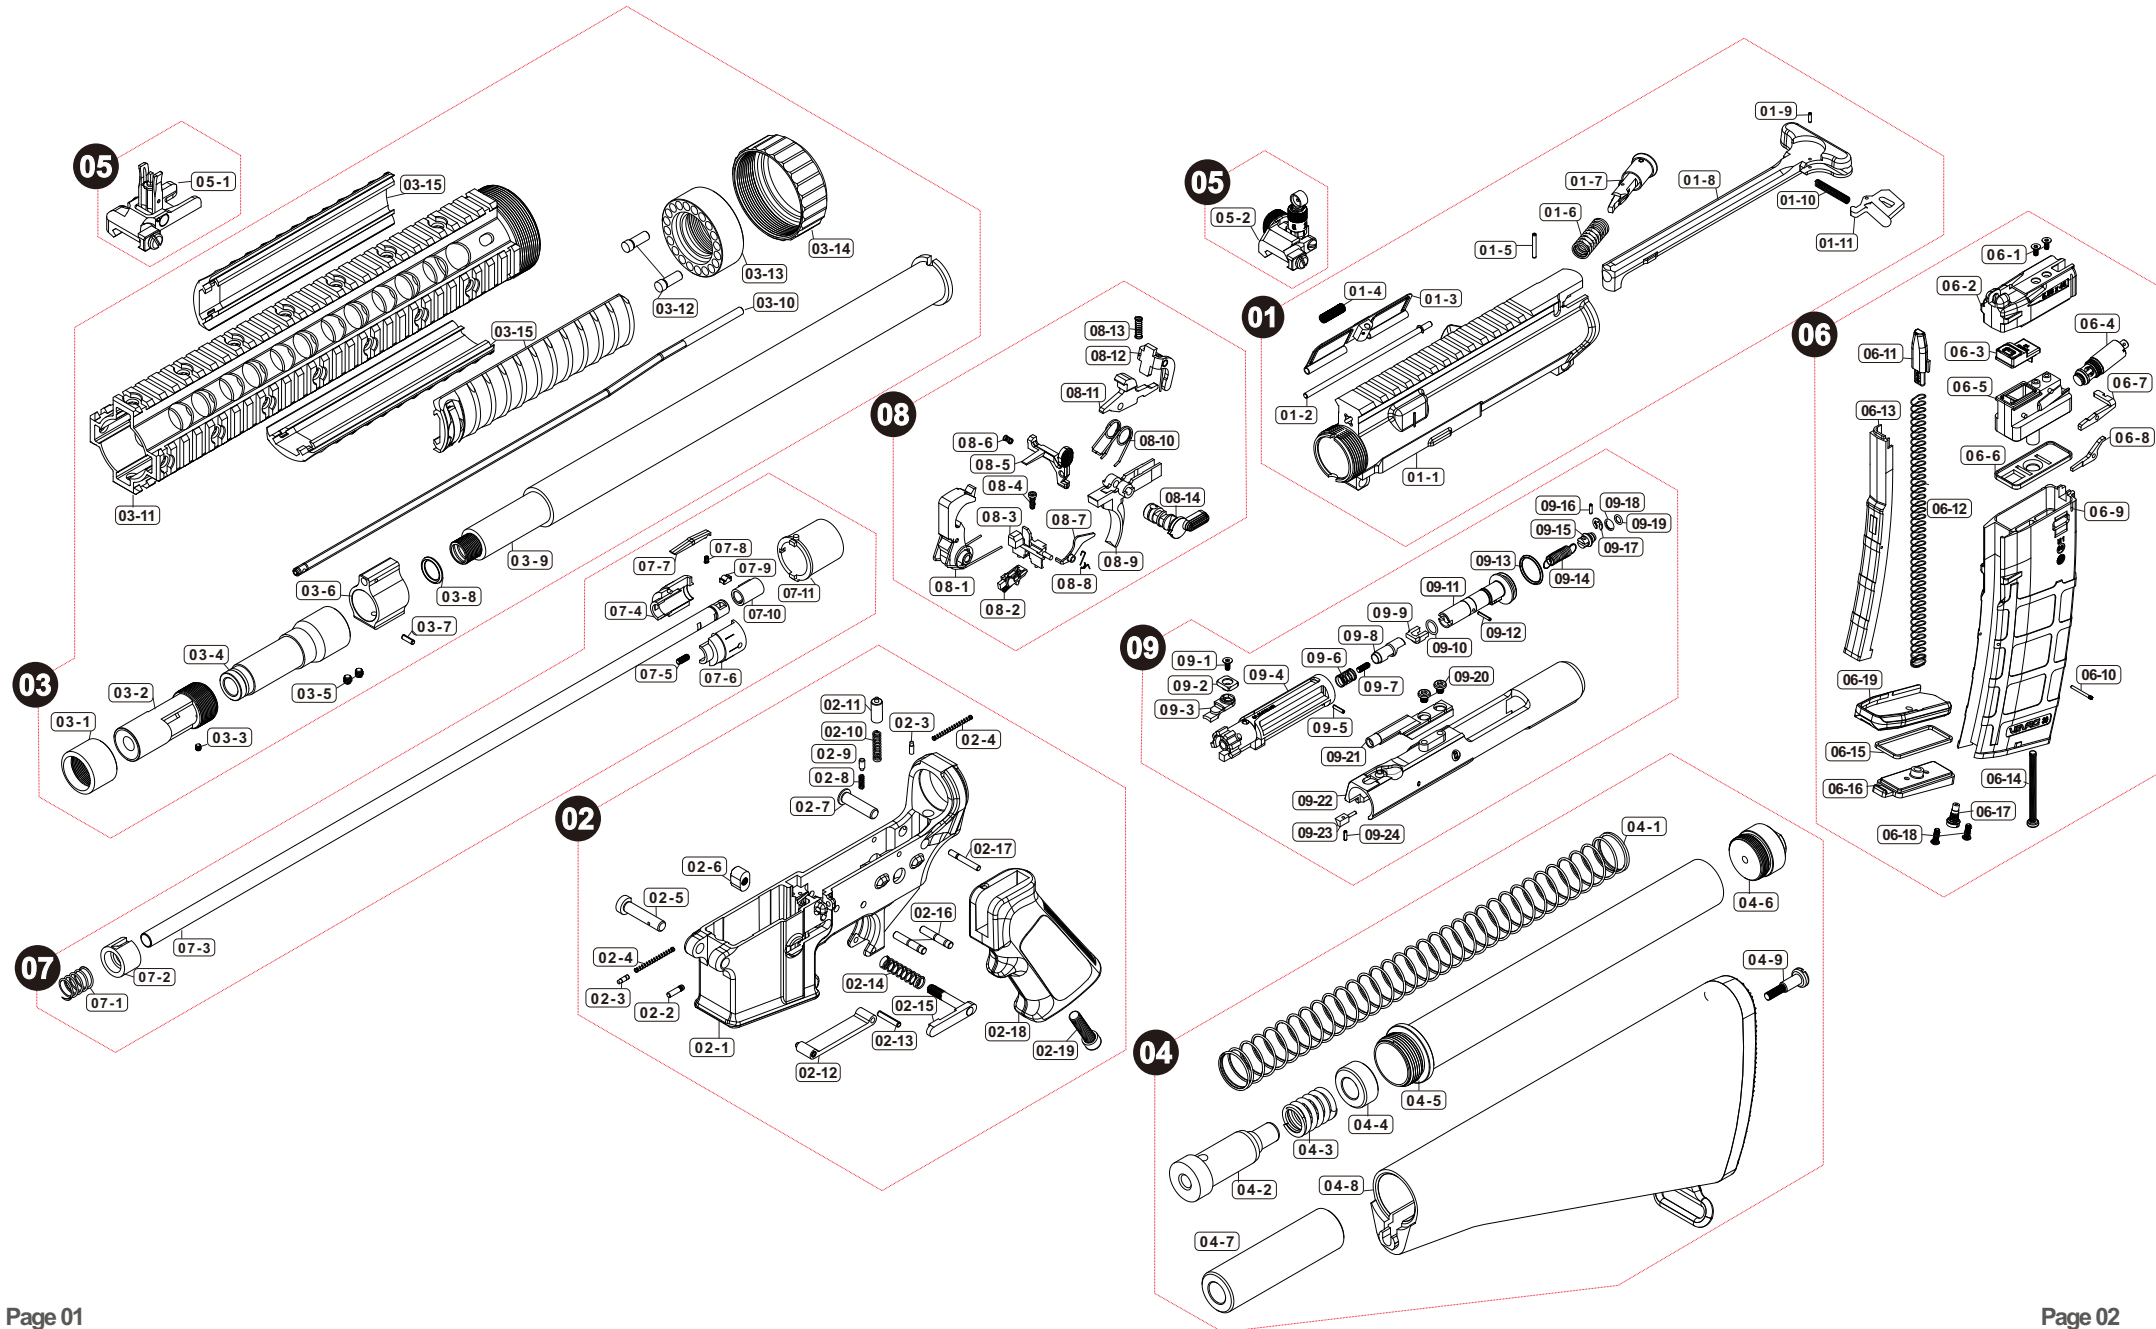

Parts List

Colt MK12 MOD1 FIX Stock (DX)

Manufactured by VegaForceCompany, Made in Taiwan. <http://www.vegaforce.com>

Parts List

Colt MK12 MOD1 FIX Stock (DX)

01 UPPER RECEIVER

01-1	VG20URV010
01-2	V020ADC031
01-3	VG20ADC000
01-4	V020SPG030
01-5	PBOT021601
01-6	VG20SPG001
01-7	VG20BLT000
01-8	VG20CLR010
01-9	PBOT160601
01-10	V020SPG050
01-11	V020CLR040

02 LOWER RECEIVER

02-1	VG20LRV0H0
02-2	VG20BRB000
02-3	VG20LRV090
02-4	VG20SPG010
02-5	VG20LRV070
02-6	VG20LRV050
02-7	VG20LRV040
02-8	VG20SPG011
02-9	VG20MSY020
02-10	VG20SPG019
02-11	VG20BFR020
02-12	VG20TGD000
02-13	PBOT031601
02-14	VG20SPG008
02-15	VG20LRV030
02-16	VG20THG020
02-17	VG20BFR040
02-18	VG20GRP011
02-19	PSCW062504

03 BARREL / FOREARM

03-1	V026FHR010
03-2	V026FHR020
03-3	PSCW030303
03-4	V026BRL030
03-5	PSCW040403
03-6	V024GBK020
03-7	PBOT020801
03-8	PRIG000005
03-9	VG20BRL060
03-10	V025HGD030
03-11	V026HGD010
03-12	V026HGD020
03-13	V026HGD030
03-14	V026HGD040
03-15	V000SP1600

04 STOCK

04-1	VG20SPG025
04-2	VG20BFR011
04-3	VG20SPG026
04-4	VG20BFR060
04-5	VG27SPC010
04-6	VG27SPC020
04-7	VG20BFR070
04-8	VG27STK000
04-9	V025STK090

05 SIGHTS

05-1	V070FST000
05-2	V020RST200

06 MAGAZINE