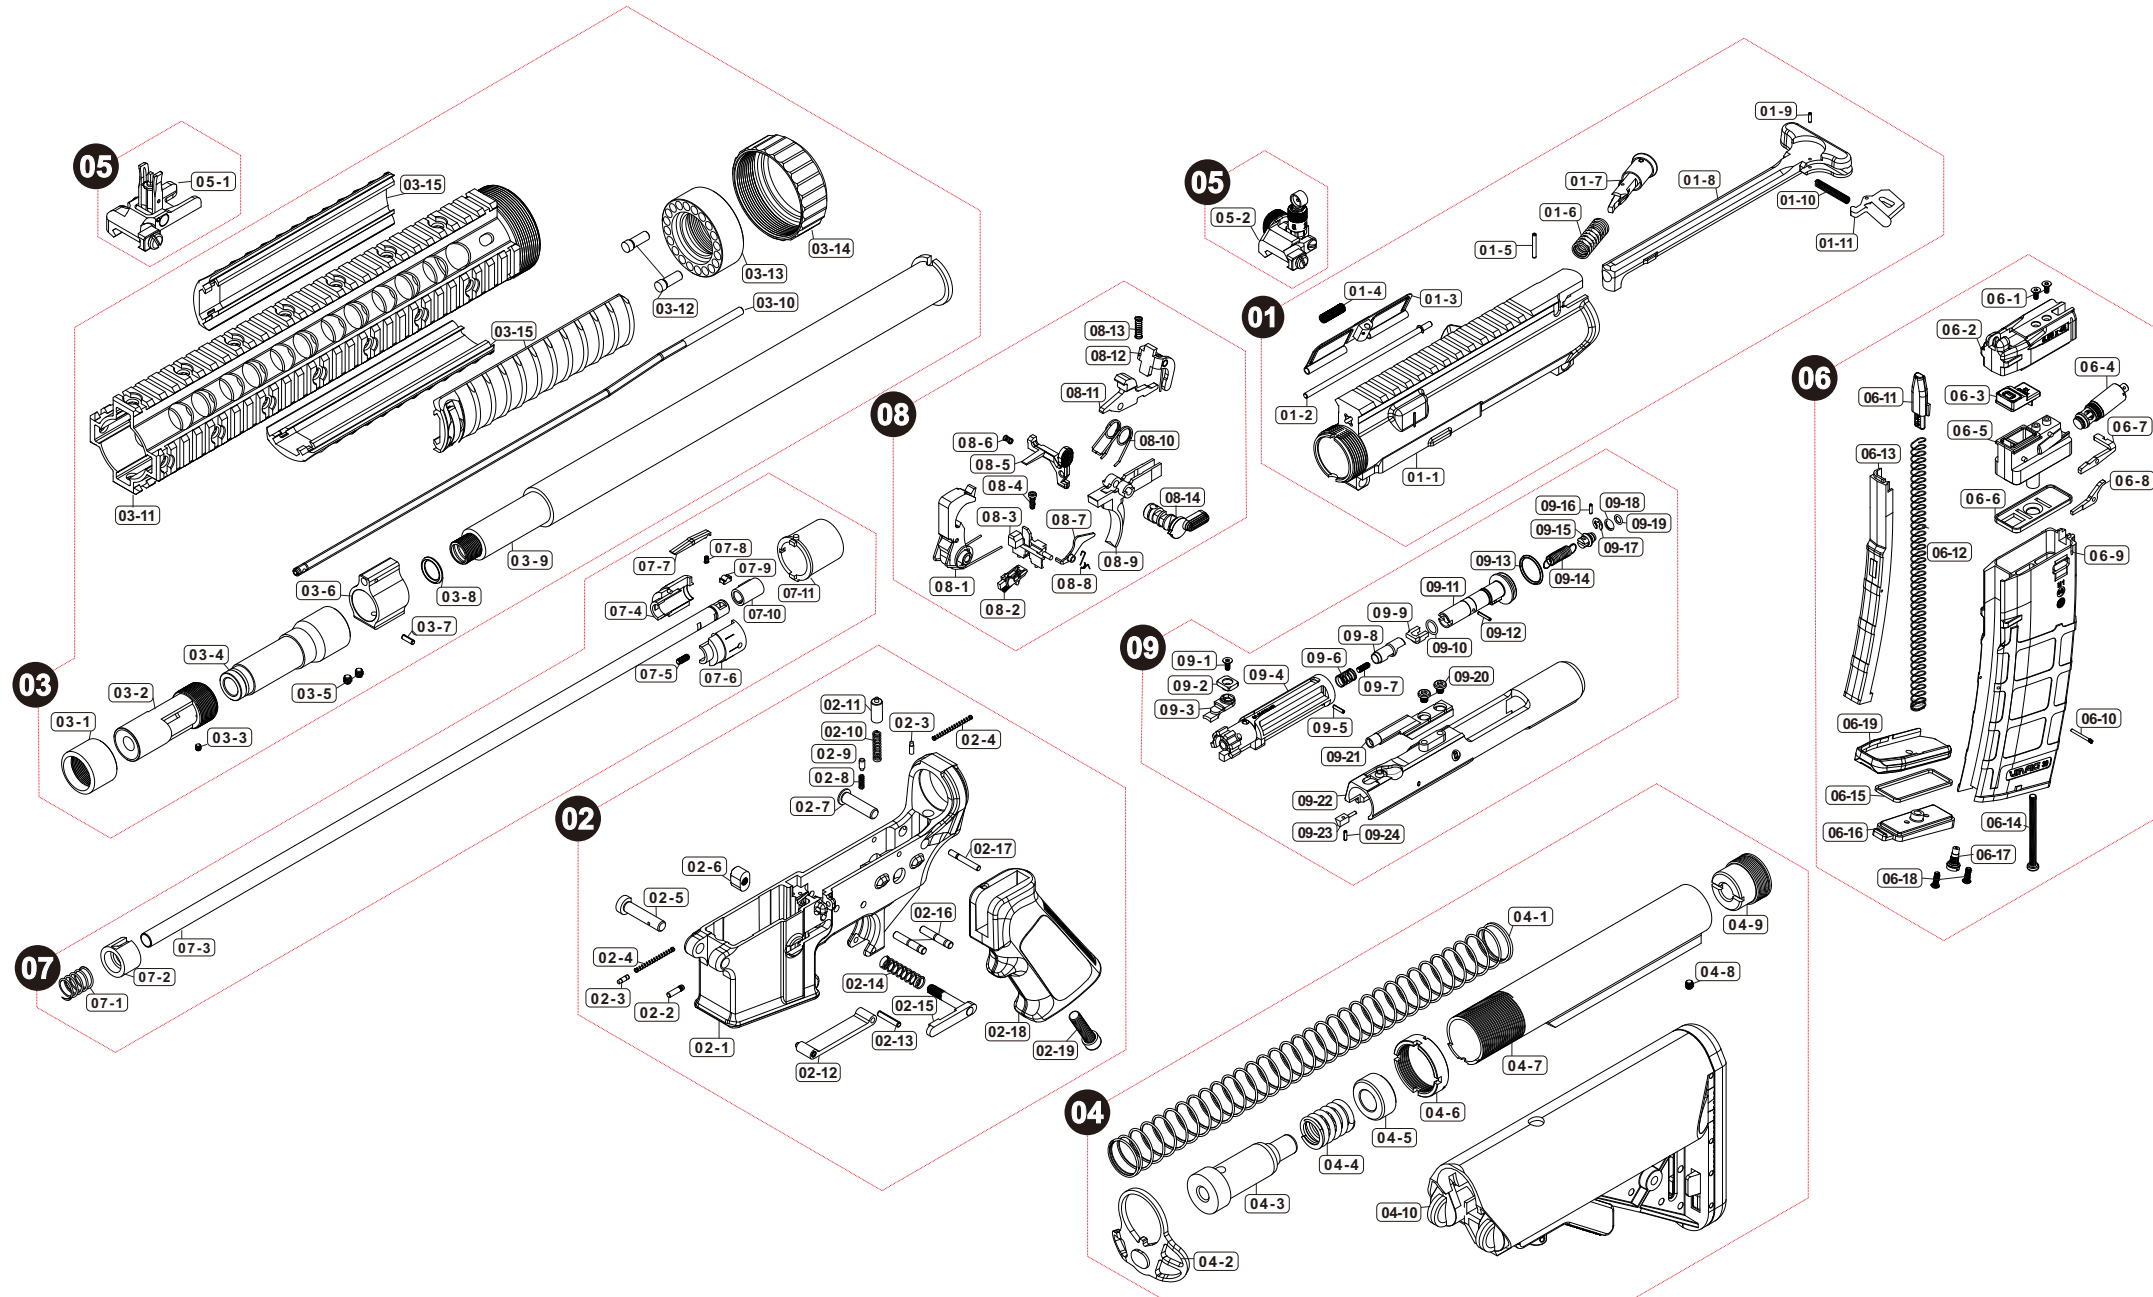

# Parts List

Colt MK12 MOD1 Retractable Stock (DX)

Manufactured by VegaForceCompany, Made in Taiwan. <http://www.vegaforce.com>

# Parts List

Colt MK12 MOD1 Retractable Stock (DX)