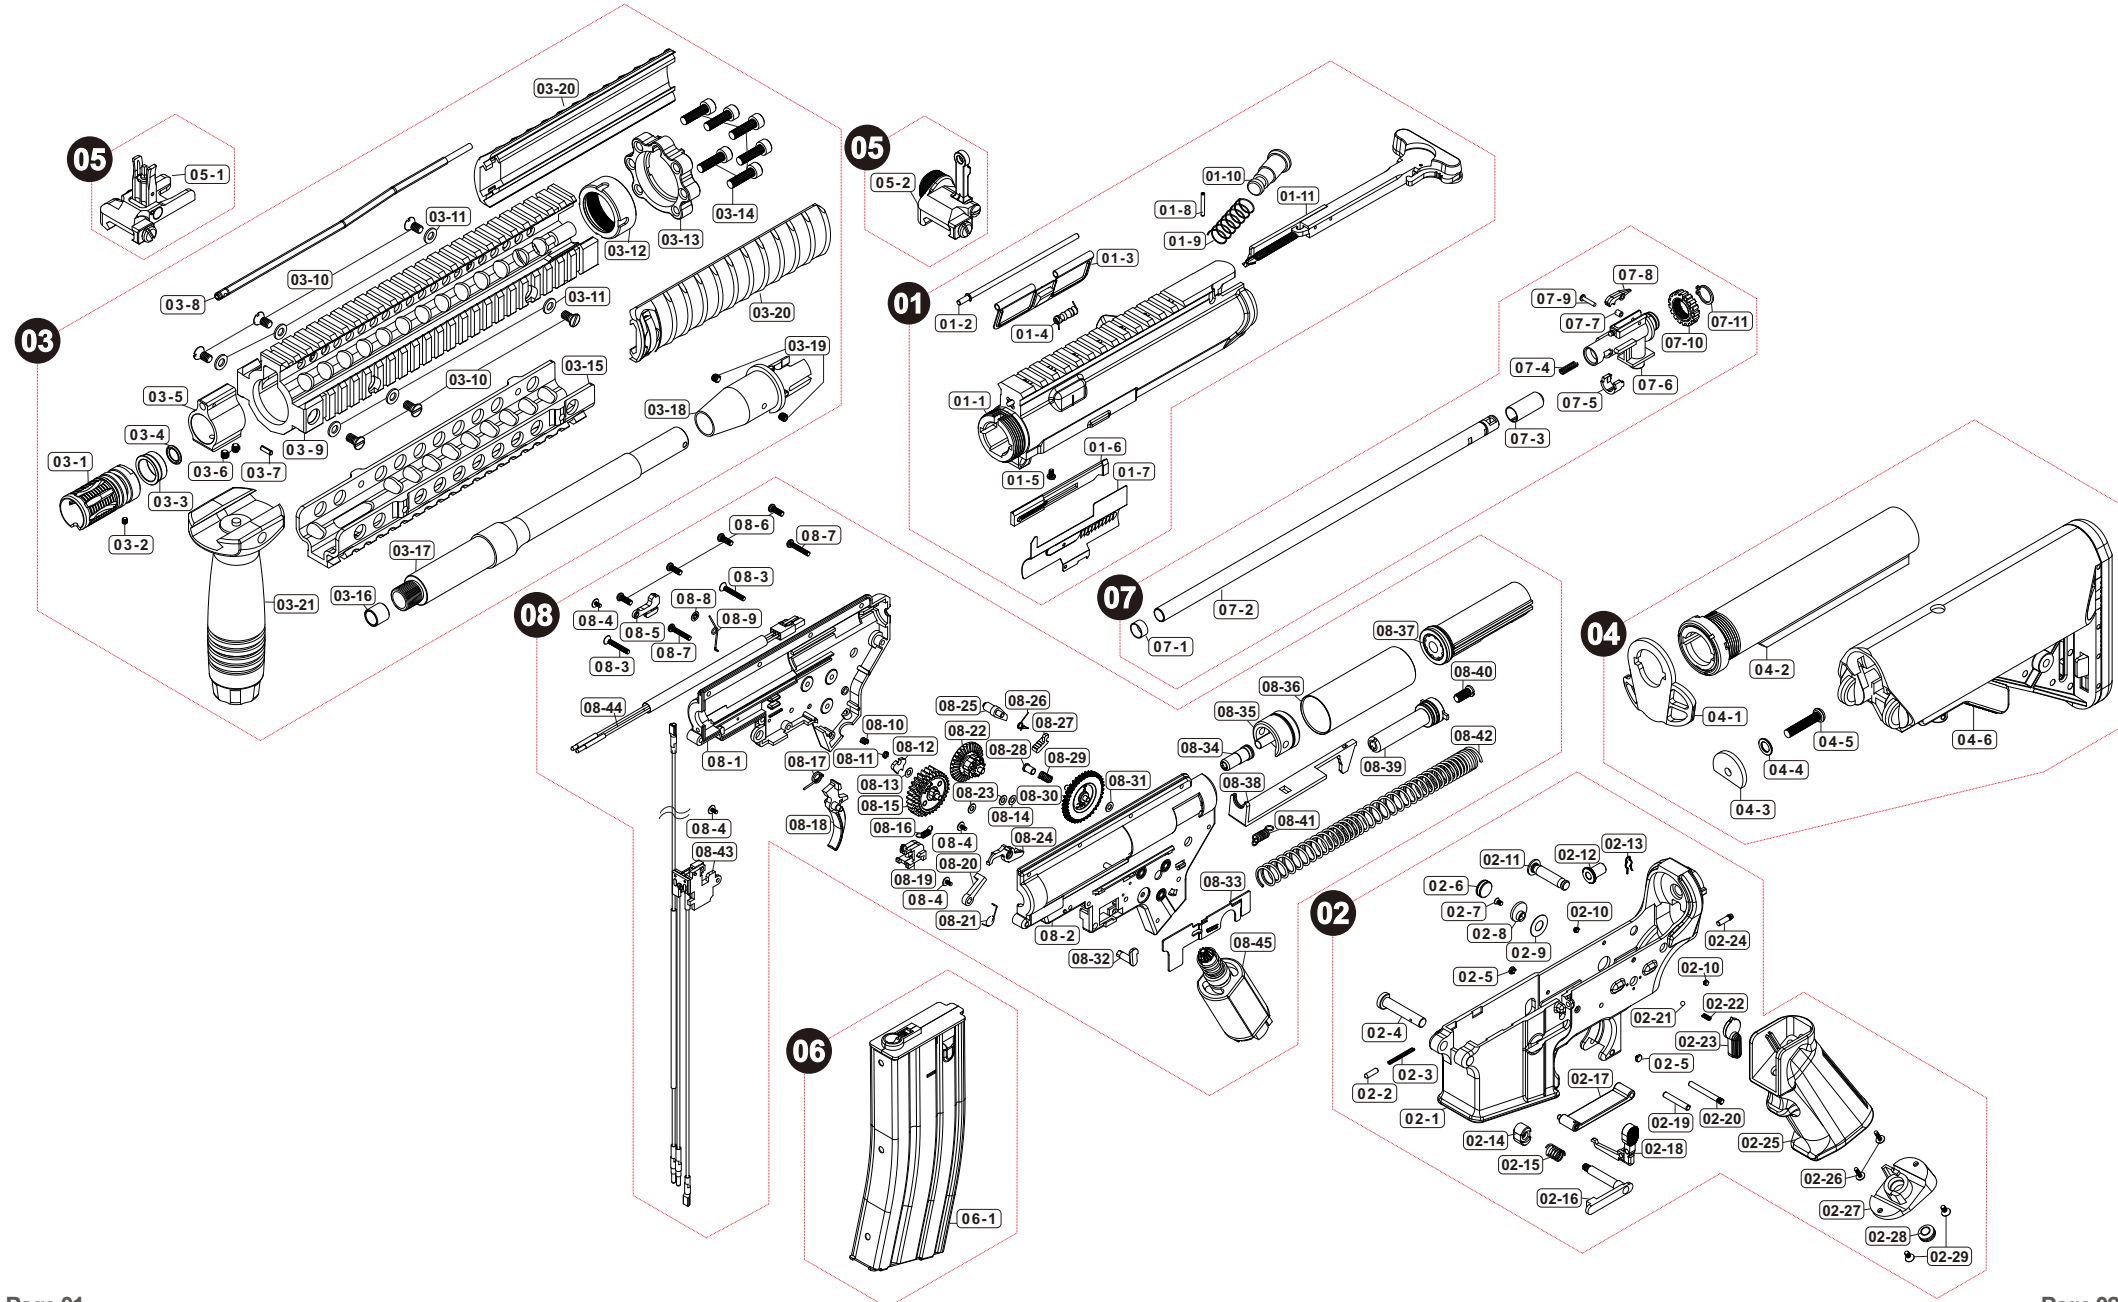

Parts List

Colt MK18 MOD1 AEG (STD/TAN)

Manufactured by VegaForceCompany, Made in Taiwan. <http://www.gb-tech.com.tw>

Parts List

Colt MK18 MOD1 AEG (STD/TAN)

01 UPPER RECEIVER

01-1	V020URV014
01-2	V020ADC031
01-3	V020ADC000
01-4	V020SPG030
01-5	PSCW030421
01-6	V020BLT031
01-7	V020BLT010
01-8	PBOT021601
01-9	V020SPG040
01-10	V020BLT020
01-11	V020CLR000

03 BARREL / FOREARM

03-1	V020SUR080
03-2	PSCW030303
03-3	V023BRL010
03-4	PRIG000039
03-5	V024GBK020
03-6	PSCW040403
03-7	PBOT020801
03-8	V020HGD020
03-9	V021HGD170
03-10	V021HGD1B0
03-11	V021HGD1C0
03-12	V021HGD1A0
03-13	V021HGD190
03-14	PSCW051804
03-15	V021HGD180
03-16	V000BRL010
03-17	V020BRL170
03-18	V020BRL162
03-19	PSCW040403
03-20	V000SP1601
03-21	V000SP1701