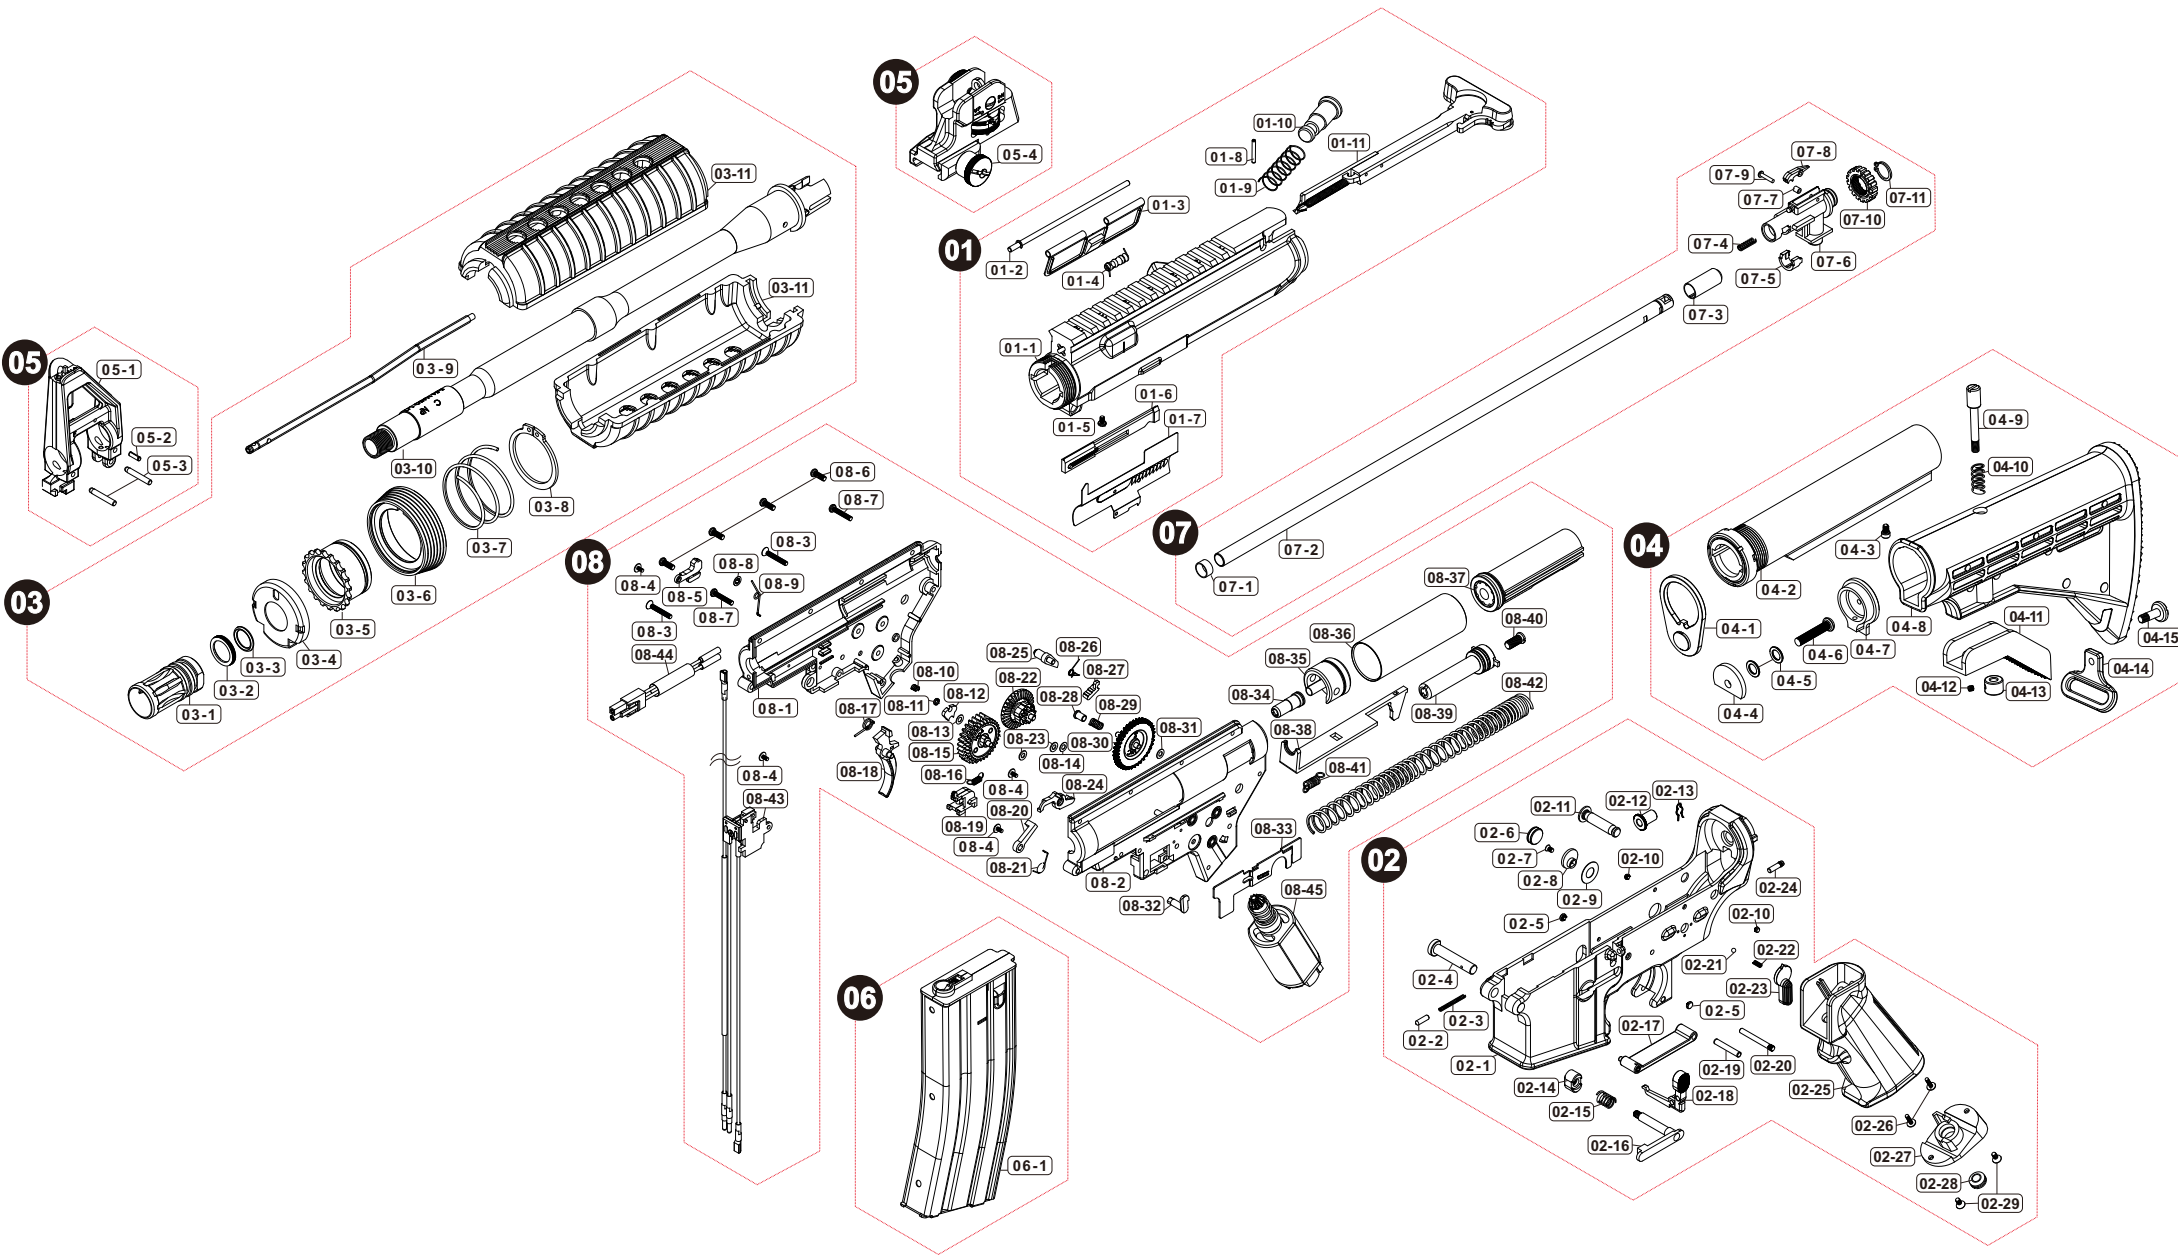

# Parts List

## VR16 M145 Classic AEG

Manufactured by VegaForceCompany, Made in Taiwan. <http://www.gb-tech.com.tw>