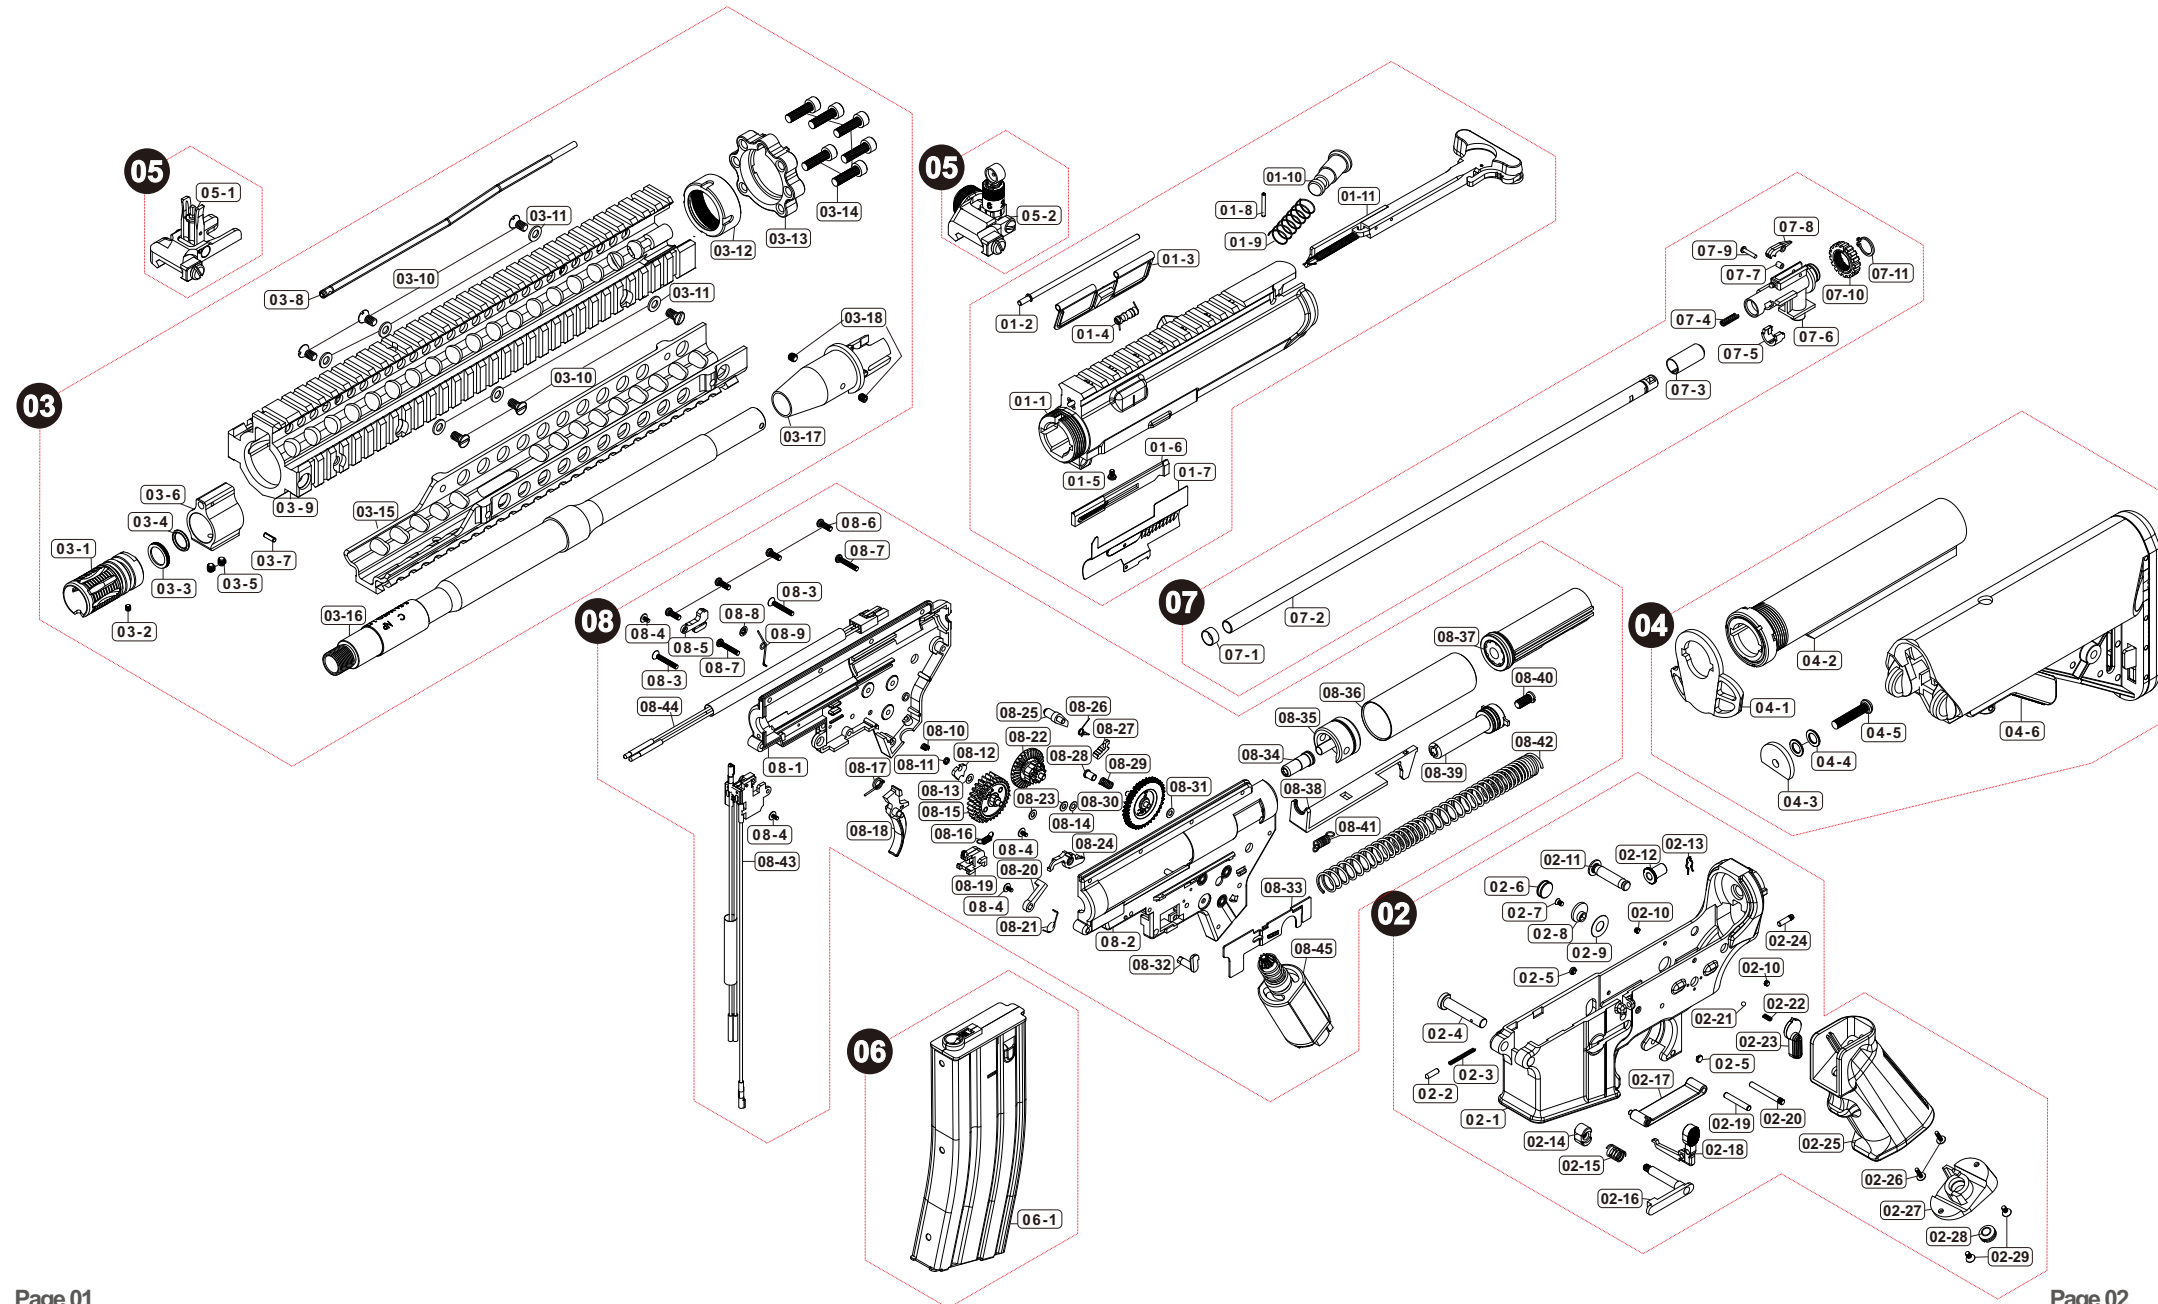

Parts List

VR16 M4 RIS II

Manufactured by VegaForceCompany, Made in Taiwan. <http://www.gb-tech.com.tw>

Parts List

VR16 M4 RIS II

01 UPPER RECEIVER

01-1	V020URV014
01-2	V020ADC031
01-3	V020ADC000
01-4	V020SPG030
01-5	PSCW030421
01-6	V020BLT031
01-7	V020BLT010
01-8	PBOT021601
01-9	V020SPG040
01-10	V020BLT020
01-11	V020CLR000

03 BARREL / FOREARM

03-1	V020SUR080
03-2	PSCW030303
03-3	V023BRL041
03-4	PRIG000005
03-5	PSCW040403
03-6	V024GBK020
03-7	PBOT020801
03-8	V020HGD020
03-9	V021HGD170
03-10	V021HGD1D2
03-11	V021HGD1C0
03-12	V021HGD1A0
03-13	V021HGD190
03-14	PSCW051804
03-15	V021HGD1E2
03-16	V020BRL180
03-17	V020BRL162
03-18	PSCW040403